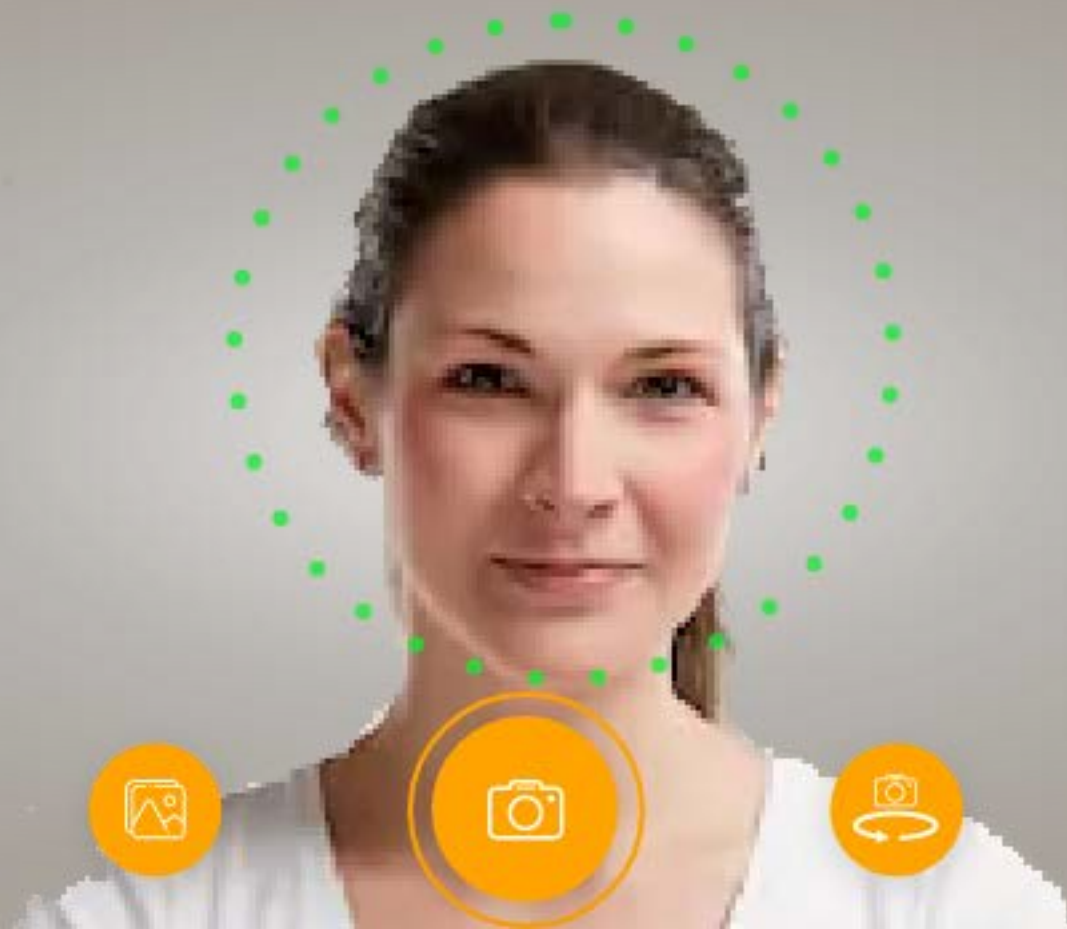

Body

Clothing

Face

Save

A selection menu for eye colors, displayed on a black background. It features a 2x3 grid of eye icons: blue, pink, green (top row); and brown, purple, brown (bottom row). To the right of the grid is a vertical column of four yellow circular icons: a curved arrow (undo), an eye (close), a curved arrow (redo), and a pair of lips (close).

Body

Clothing

Face

Save

Color selection interface for the character's face. It features two horizontal color pickers. The top one is a rainbow gradient with a white circle marker positioned in the purple region. The bottom one is a purple-to-magenta gradient with a white circle marker positioned in the magenta region. To the right of these pickers is a vertical column of five yellow circular icons: a curved line, an eye, a curved arrow, and a pair of lips. At the bottom center of the panel is a yellow circular icon with a downward-pointing arrow.